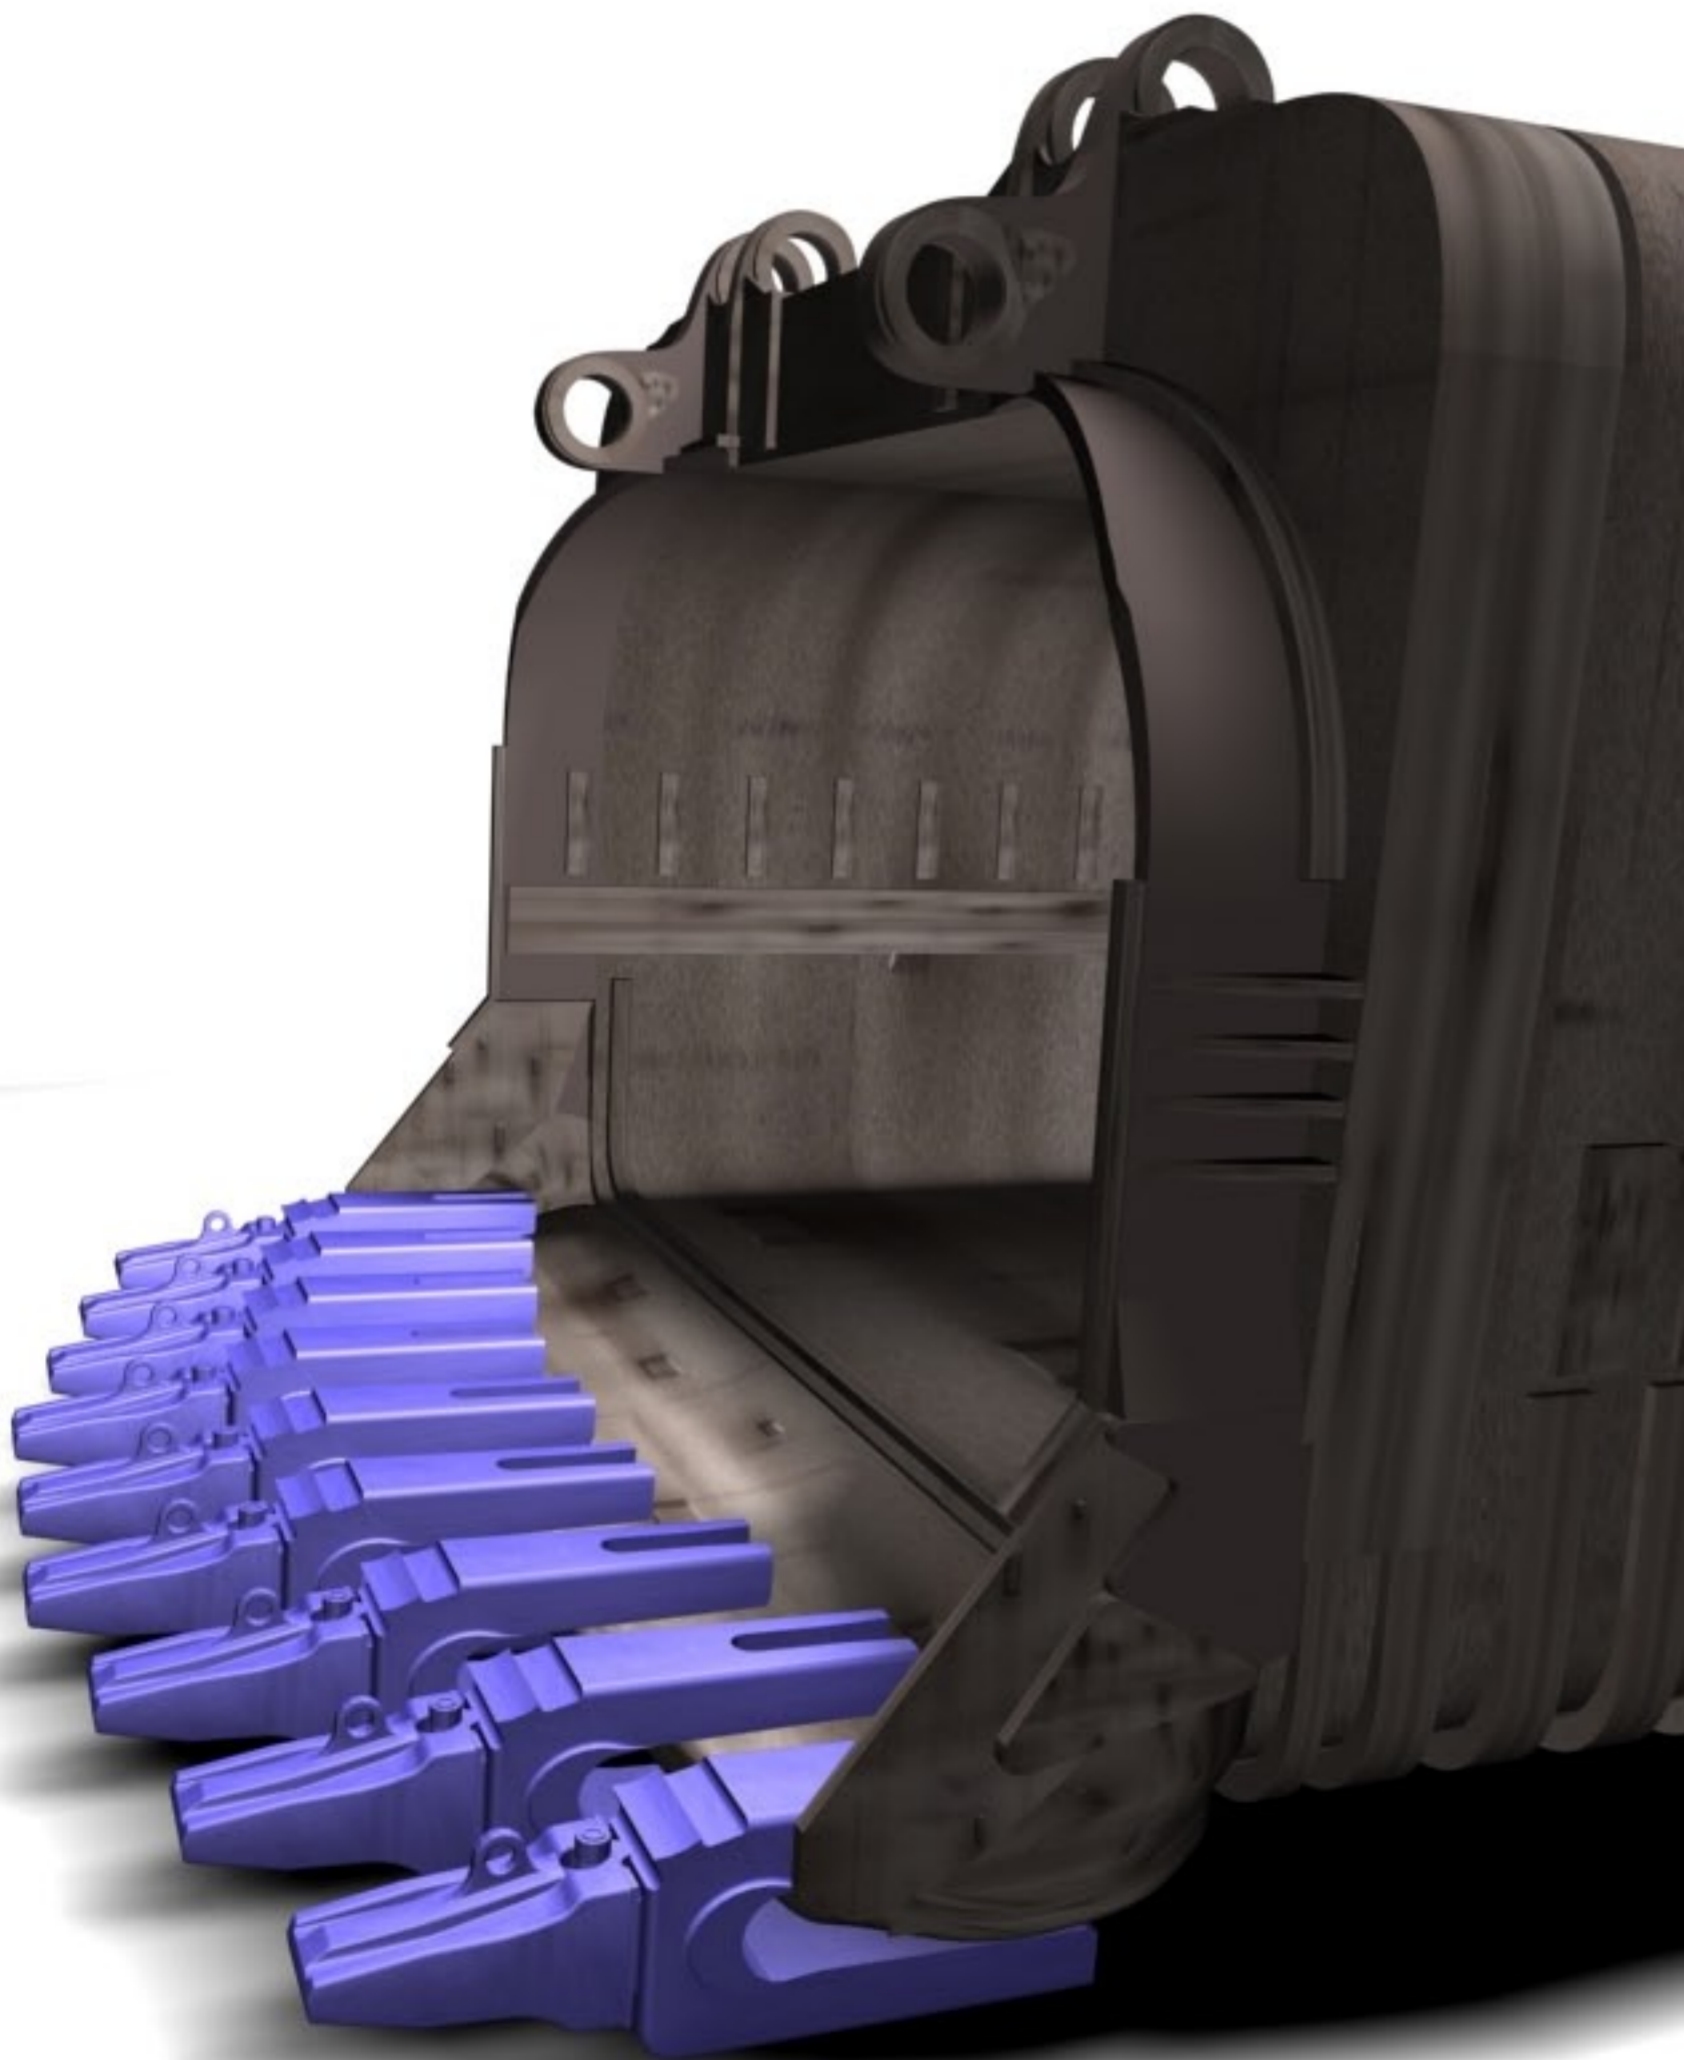

BRUENING GET[®]

BRUENING
Wear Technology

Adapter

Diente pala