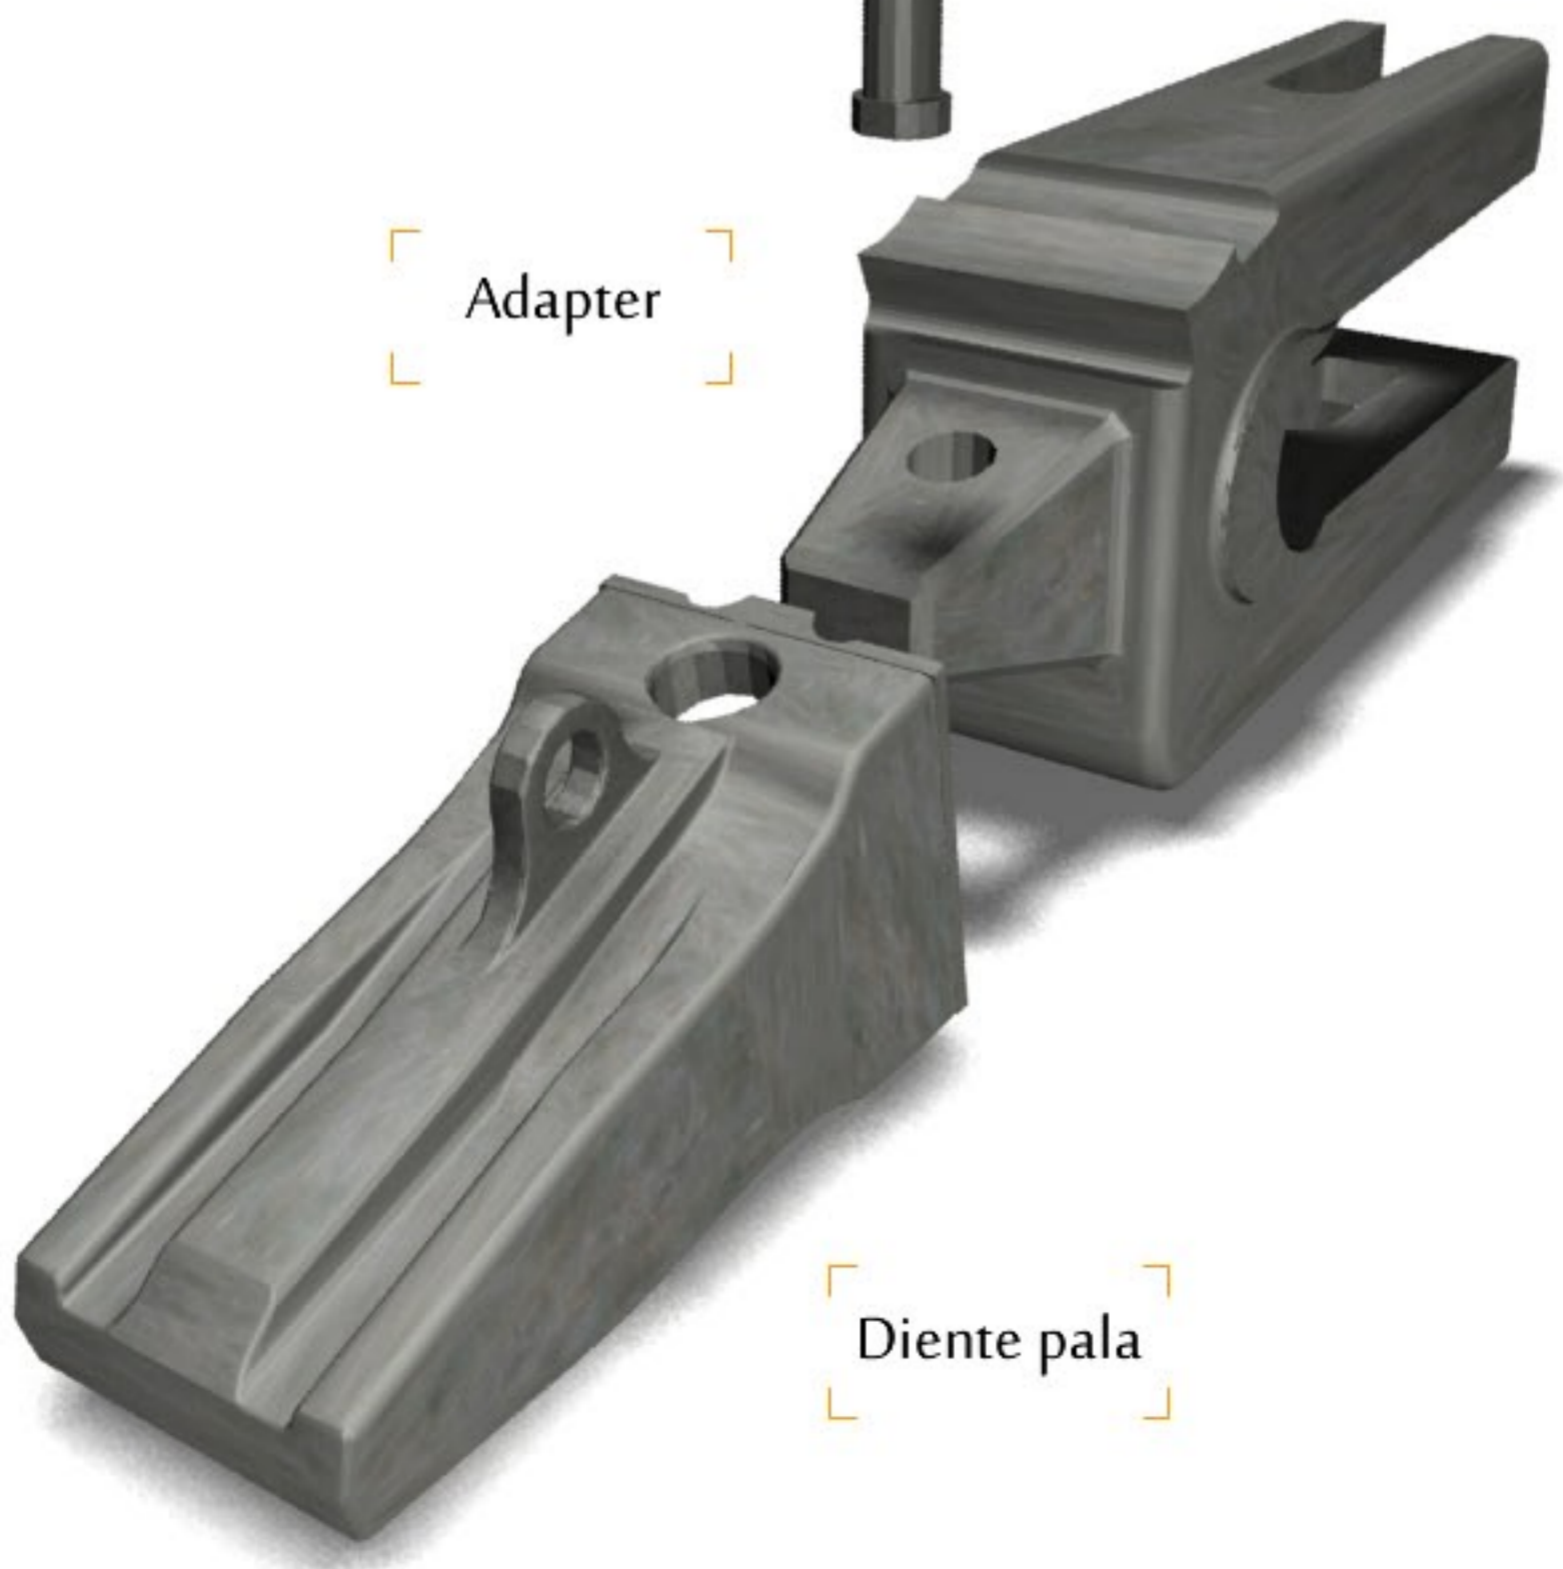

BRUENING GET[®]

BRUENING
Wear Technology

Adapter

Diente pala